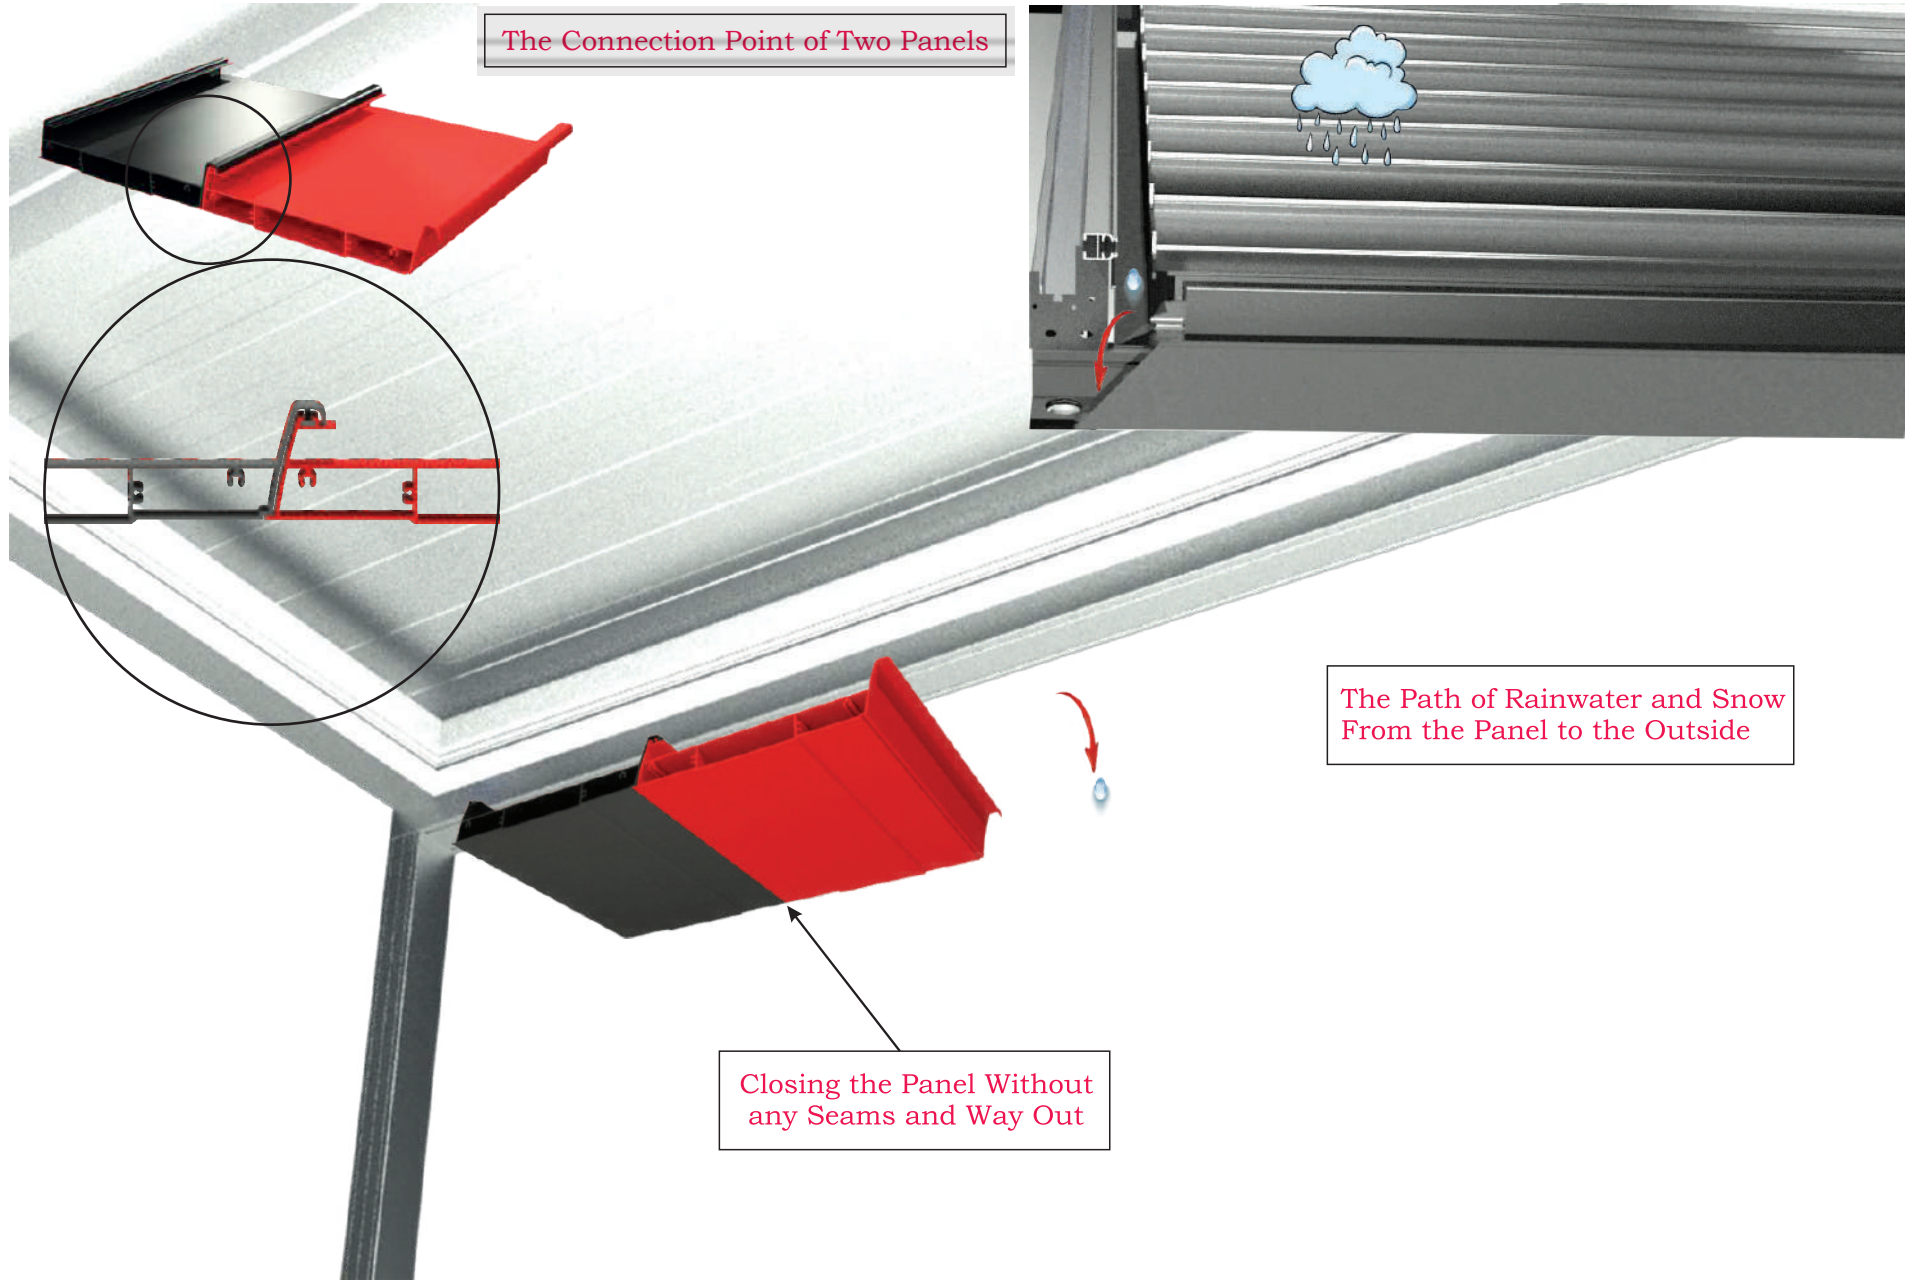

“WE CAN CREATE PRIVATE AND **SECURE** SPACE FOR YOU”

**BIOCLIMATIC**

The Connection Point of Two Panels

The Path of Rainwater and Snow From the Panel to the Outside

Closing the Panel Without any Seams and Way Out

### STAY CLEAN

The elliptical chamber on top side of the panel prevents the accumulated materials falling into your indoor space during the panel rotation.

### LED Lighting Inside The Profile

“WE CAN CREATE PRIVATE AND **SECURE** SPACE FOR YOU”

**BIOCLIMATIC**

Rainwater or snow from the surface of the panels is directed to the gutters that are installed around the system and is directed into the pipes inside the pillars and finally drained out