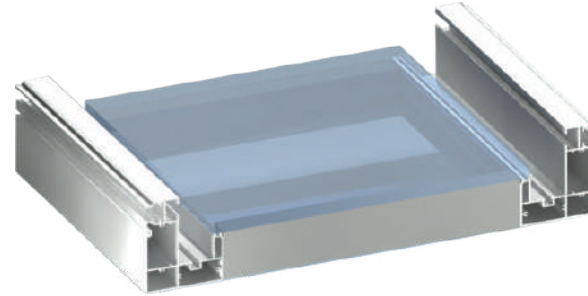

[www.seffaftasarim.com](http://www.seffaftasarim.com)

 **ŞEFFAFGRUP®**

The Main Parts of Aluminum Used in Bioclimatics

GU 1001  
Panel

GU 1005  
Large Gutter

GU 1004  
Pomp Rail

GU 1008  
Column

GU 1002  
Rails

GU 1010  
Engine Case

GU 1006  
Small Gutter

GU 1003  
Gutter Case

CALCULATE STRUCTURE OF BIOCLIMATIC SYSTEMS

Width/mm	Length/mm									
	MIN	3000	3500	4000	4500	5000	5500	6000	6500	7000
3000	A	A	B	C	C	C	C	C	C	C
3500	A	A	B	C	C	C	C	C	C	C
4000	A	A	B	C	C	C	C	C	C	C
4500	A	A	B	C	C	C	C	C	C	C
5000	A	A	B	C	C	C	C	C	C	C
5500	D	D	E	F	F	F	F	F	F	F
6000	D	D	E	F	F	F	F	F	F	F
6500	D	D	E	F	F	F	F	F	F	F
7000	D	D	E	F	F	F				
7500	D	D	E	F	F	F				
8000	D	D	E	F						
8500	D	D	E	F						
9000	D	D	E	F						
9500	D	D	E							
10000	D	D	E							MAX

“WE CAN CREATE PRIVATE AND **SECURE** SPACE FOR YOU”

**BIOCLIMATIC**

The Connection Point of Two Panels

The Path of Rainwater and Snow From the Panel to the Outside

Closing the Panel Without any Seams and Way Out

### STAY CLEAN

The elliptical chamber on top side of the panel prevents the accumulated materials falling into your indoor space during the panel rotation.