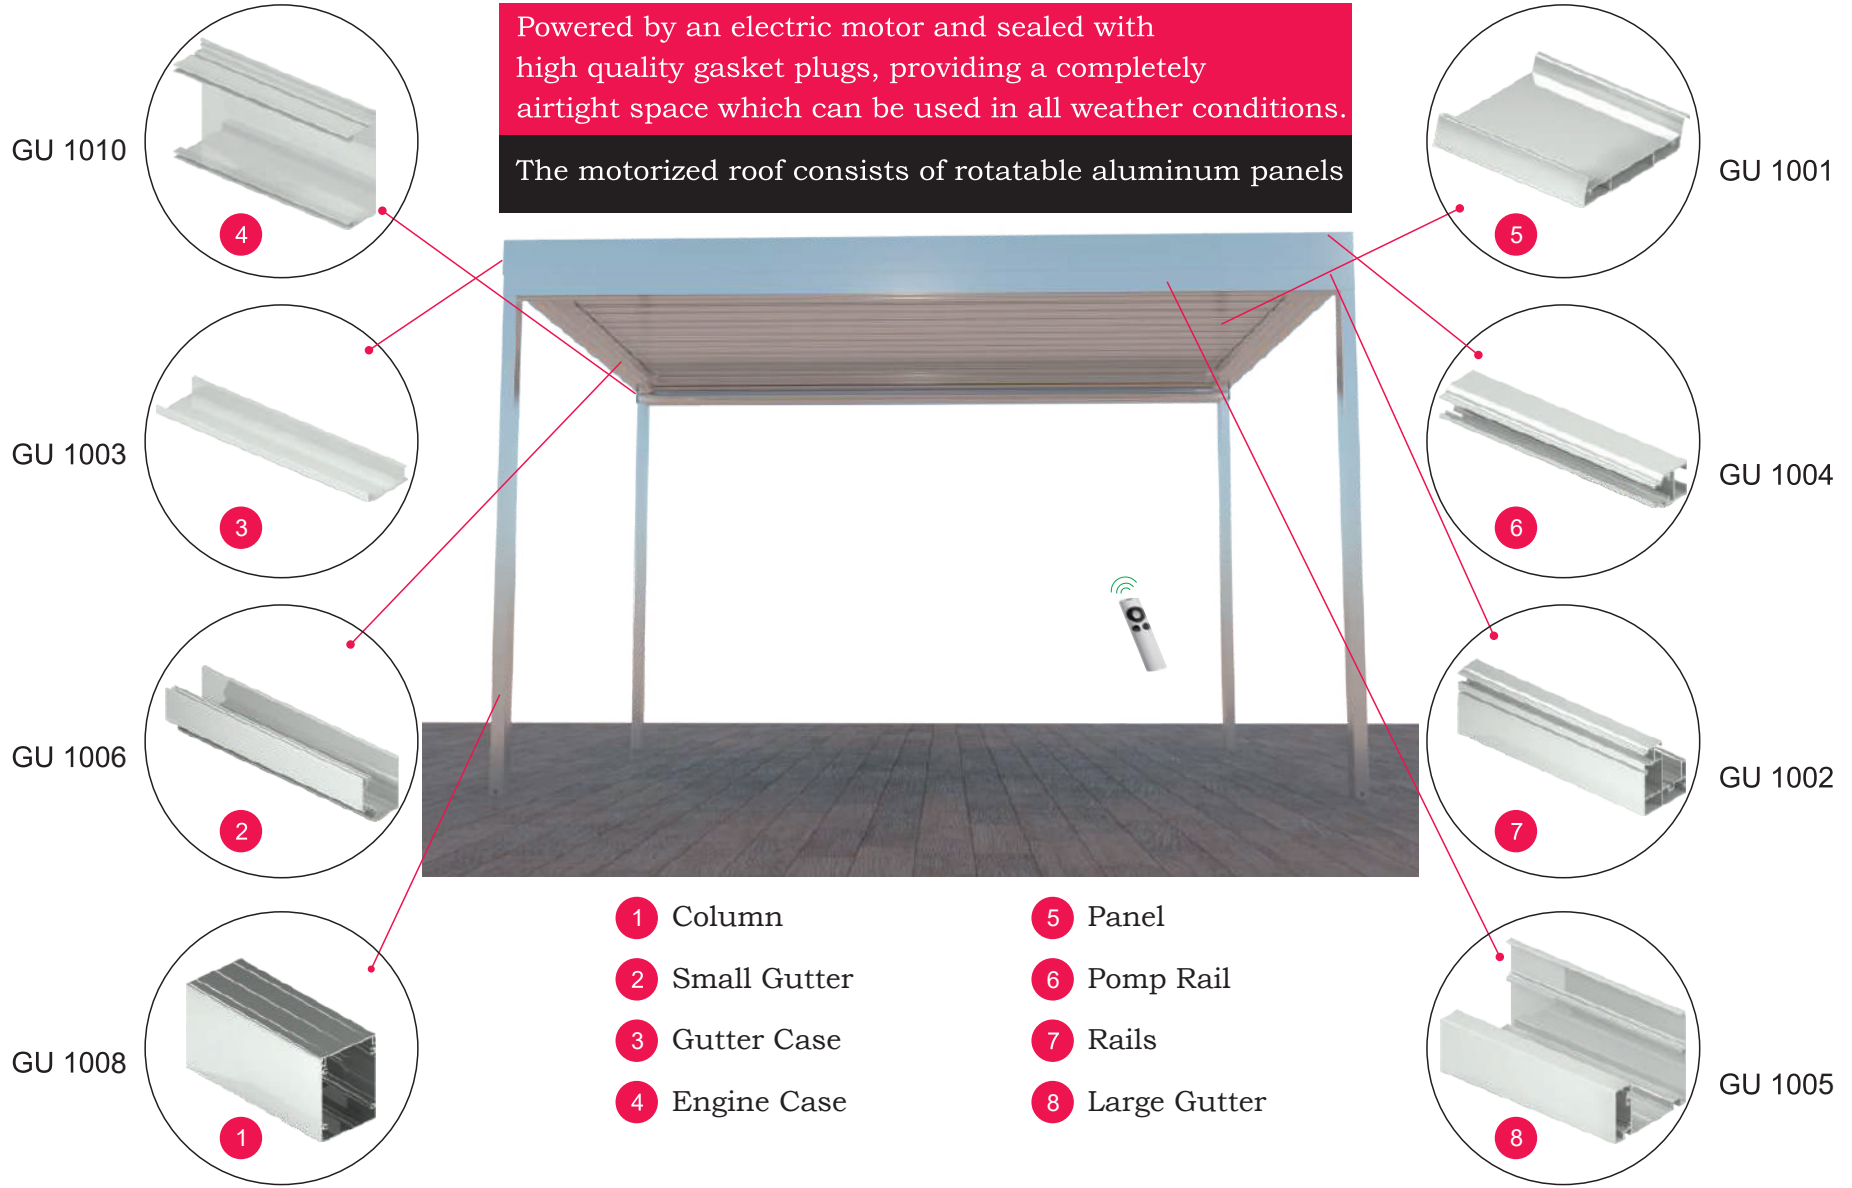

GU 1010
Engine Case