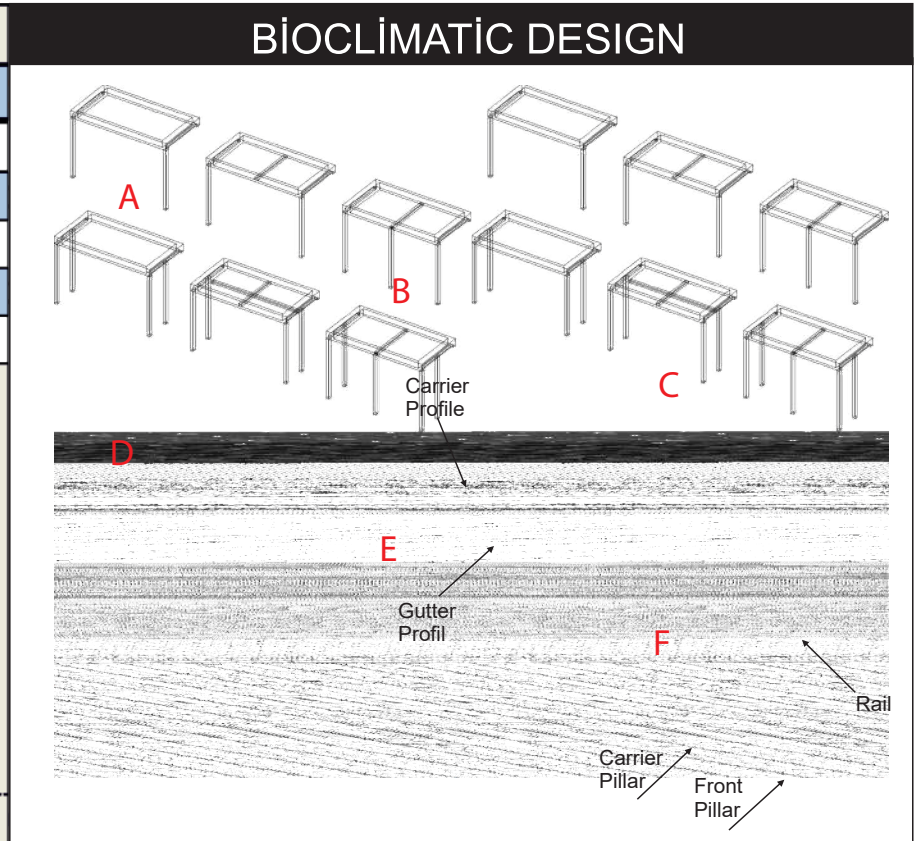

GU 1010  
Engine Case

GU 1006  
Small Gutter

GU 1003  
Gutter Case

CALCULATE STRUCTURE OF BIOCLIMATIC SYSTEMS

Width/mm	Length/mm									
	MIN	3000	3500	4000	4500	5000	5500	6000	6500	7000
3000	A	A	B	C	C	C	C	C	C	C
3500	A	A	B	C	C	C	C	C	C	C
4000	A	A	B	C	C	C	C	C	C	C
4500	A	A	B	C	C	C	C	C	C	C
5000	A	A	B	C	C	C	C	C	C	C
5500	D	D	E	F	F	F	F	F	F	F
6000	D	D	E	F	F	F	F	F	F	F
6500	D	D	E	F	F	F	F	F	F	F
7000	D	D	E	F	F	F				
7500	D	D	E	F	F	F				
8000	D	D	E	F						
8500	D	D	E	F						
9000	D	D	E	F						
9500	D	D	E							
10000	D	D	E							MAX

“WE CAN CREATE PRIVATE AND **SECURE** SPACE FOR YOU”

**BIOCLIMATIC**

The Connection Point of Two Panels

The Path of Rainwater and Snow From the Panel to the Outside

Closing the Panel Without any Seams and Way Out

### STAY CLEAN

The elliptical chamber on top side of the panel prevents the accumulated materials falling into your indoor space during the panel rotation.