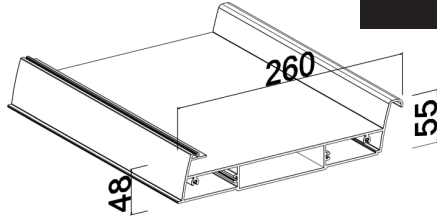

The Main Parts of Aluminum Used in Bioclimatics

GU 1001
Panel