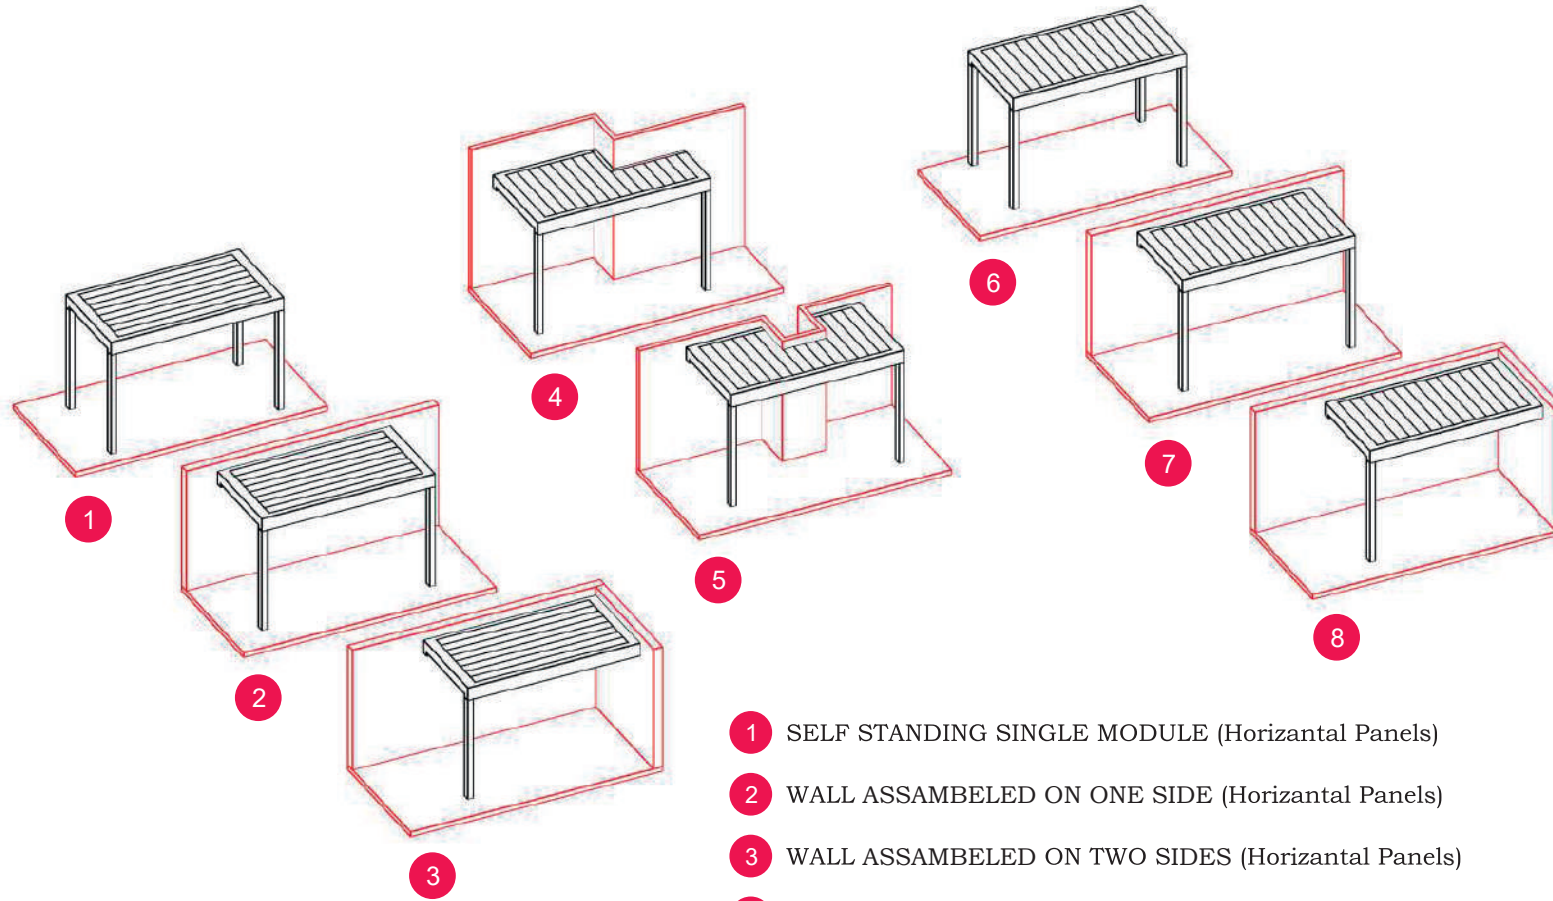

### LED Lighting Inside The Profile

“WE CAN CREATE PRIVATE AND **SECURE** SPACE FOR YOU”

**BIOCLIMATIC**

Rainwater or snow from the surface of the panels is directed to the gutters that are installed around the system and is directed into the pipes inside the pillars and finally drained out

The Top View Shows The Three Positions of The Panels

"Güzel günler, şeffaf anılarla dolu"

[www.seffaftasarim.com](http://www.seffaftasarim.com)

 **ŞEFFAFGRUP®**

- 1 SELF STANDING SINGLE MODULE (Horizontal Panels)
- 2 WALL ASSAMBELED ON ONE SIDE (Horizontal Panels)
- 3 WALL ASSAMBELED ON TWO SIDES (Horizontal Panels)
- 4 WALL ASSAMBELED SINGLE MODULE
- 5 WALL ASSAMBELED SINGLE MODULE
- 6 SELF STANDING SINGLE MODULE (Vertical Panels)
- 7 WALL ASSAMBELED ON ONE SIDE (Vertical Panels)
- 8 WALL ASSAMBELED ON TWO SIDES (Vertical Panels)